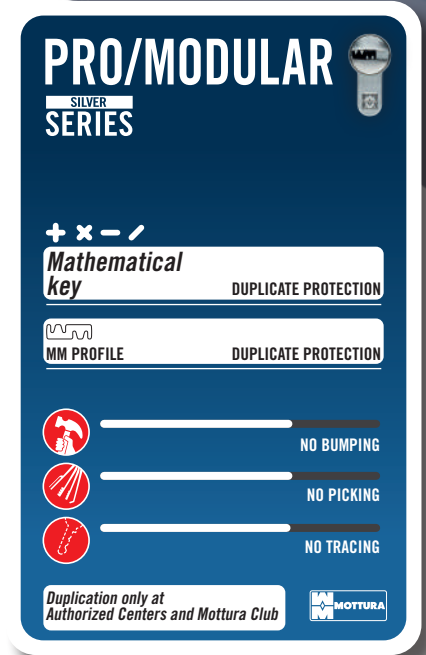

Duplication only at Authorized Centers

CHAMPIONS® PRO key duplication is allowed at Authorized Centres upon presentation of the personal property card, which comes out with each set of keys in the package: the numbers printed on the card match with the numbers printed on the keys. The advantage of CHAMPIONS® PRO security cylinders is to have a faster duplicate, at a network of specialized centers duplication.

For the protected profiles and personalized package, the key DUPLICATION is RESERVED to the customer / dealer or its subsidiaries.